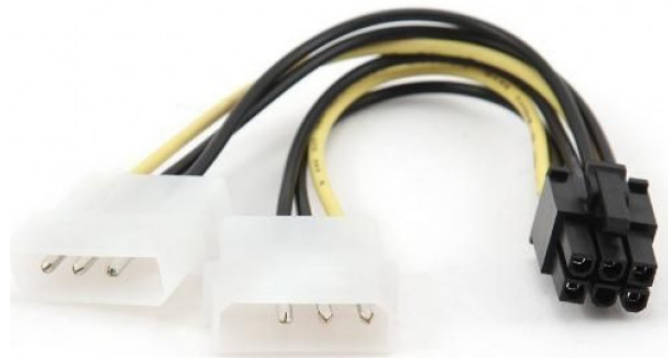

CC-PSU-6 Gembird Internal power adapter
Molex - 6-Pin for PCI express video cards 15cm

Šifra:

Kategorija proizvoda: Fioke za HDD/SSD

Proizvođač: Gembird

Cena: **127,00** rsd.

Internal power adapter for PCI express video cards

Adapter cable with 1 x 5.25" Power female to 1 x 5.25" Power male and 6 Pin PCI express connector for video cards

Specifications

Length: 0.15 m

kablovi i adapteri ^^